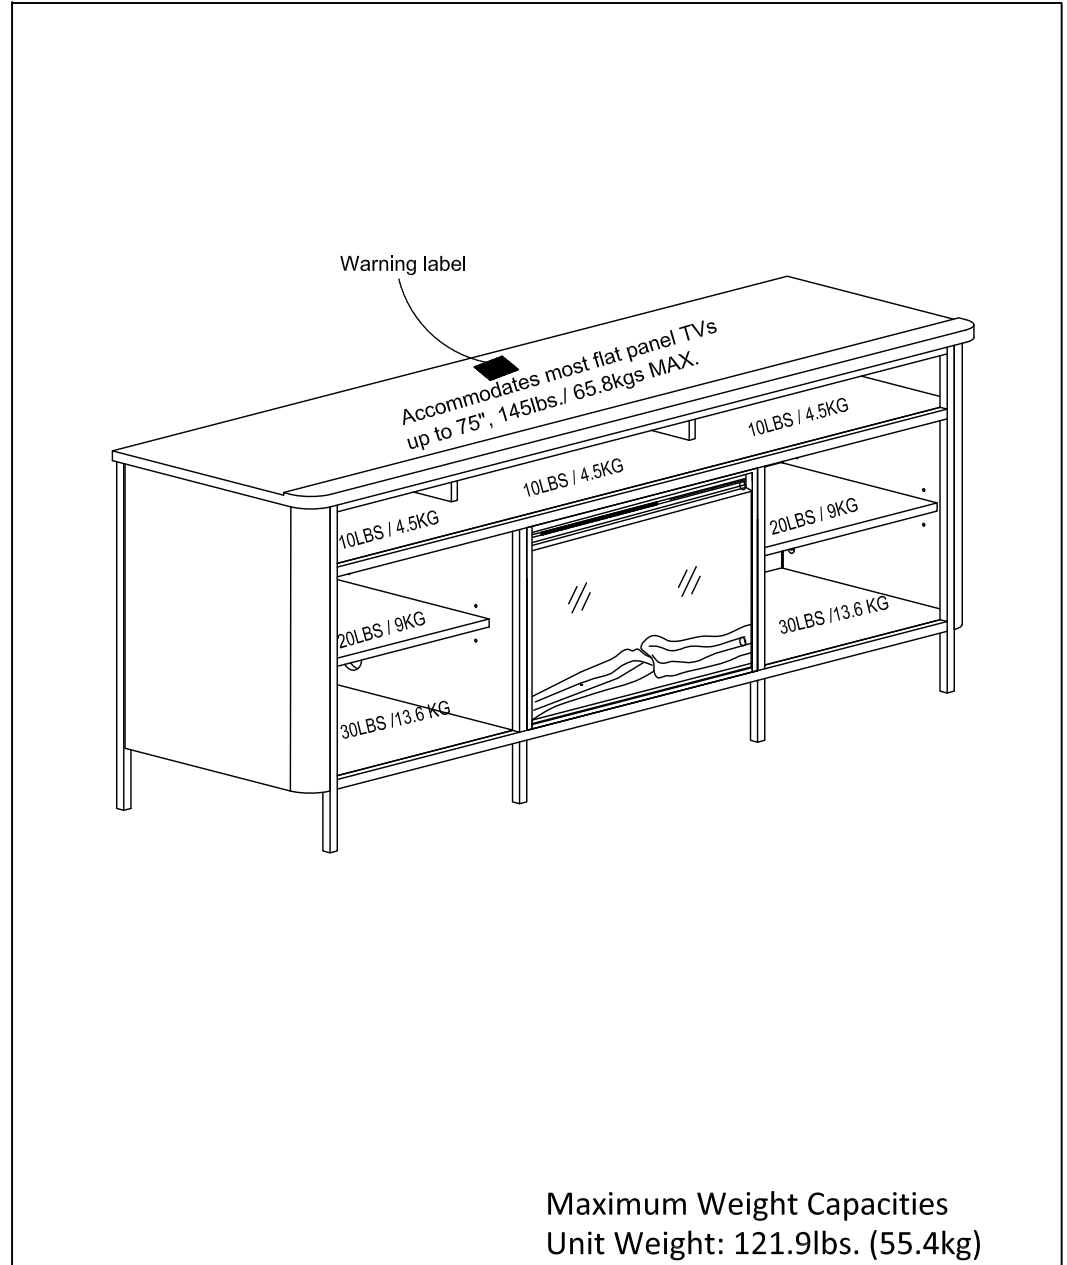

# 4201905COM - FIREPLACE TV STAND

Wood Breakdown:  
MDF 3%, PB 88%.  
Total storage: 7.7 cubic feet

Overall Product Size:  
67" W × 19.7" D × 26.4" H  
170.2cm W × 50cm D × 67cm H

Maximum Weight Capacities  
Unit Weight: 121.9lbs. (55.4kg)