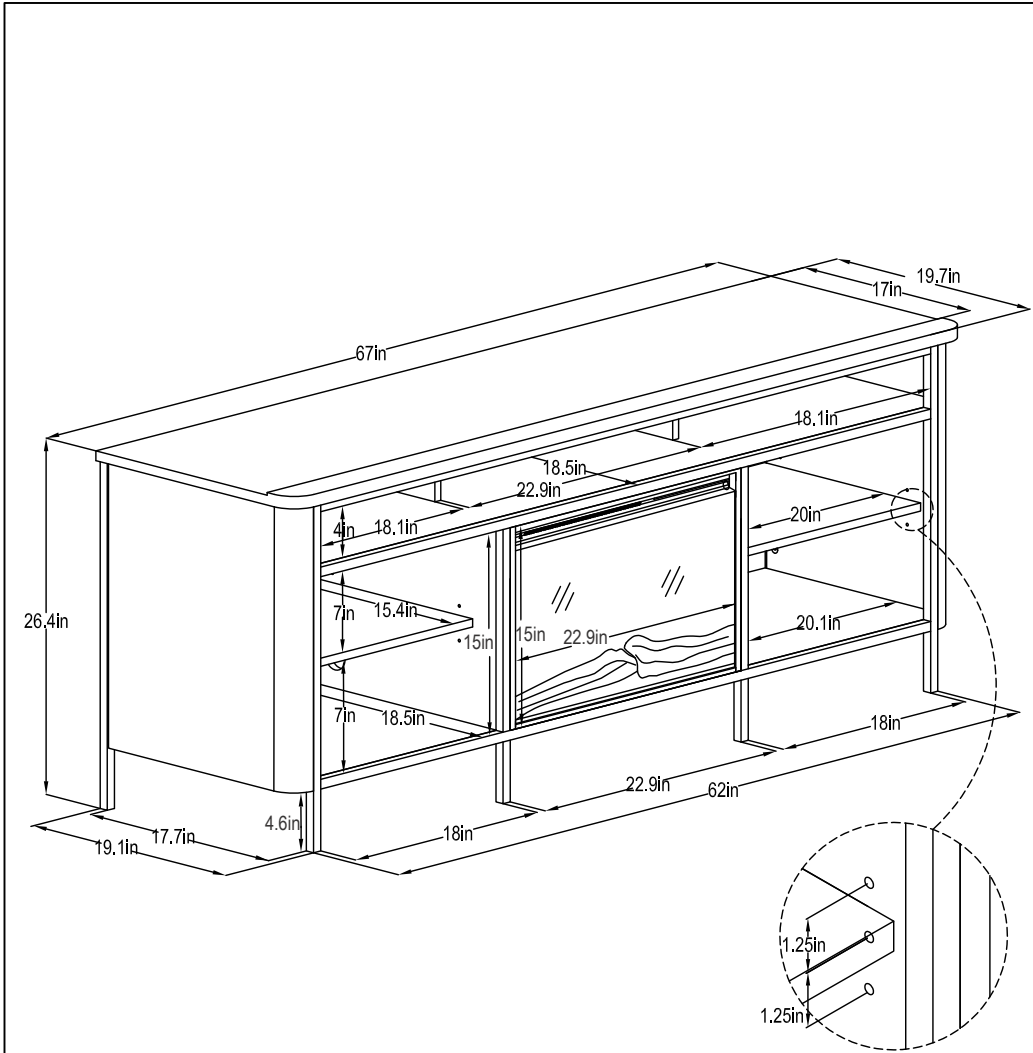

# 4201905COM - FIREPLACE TV STAND

Wood Breakdown:  
MDF 3%, PB 88%.  
Total storage: 7.7 cubic feet

Overall Product Size:  
67" W × 19.7" D × 26.4" H  
170.2cm W × 50cm D × 67cm H

Maximum Weight Capacities  
Unit Weight: 121.9lbs. (55.4kg)